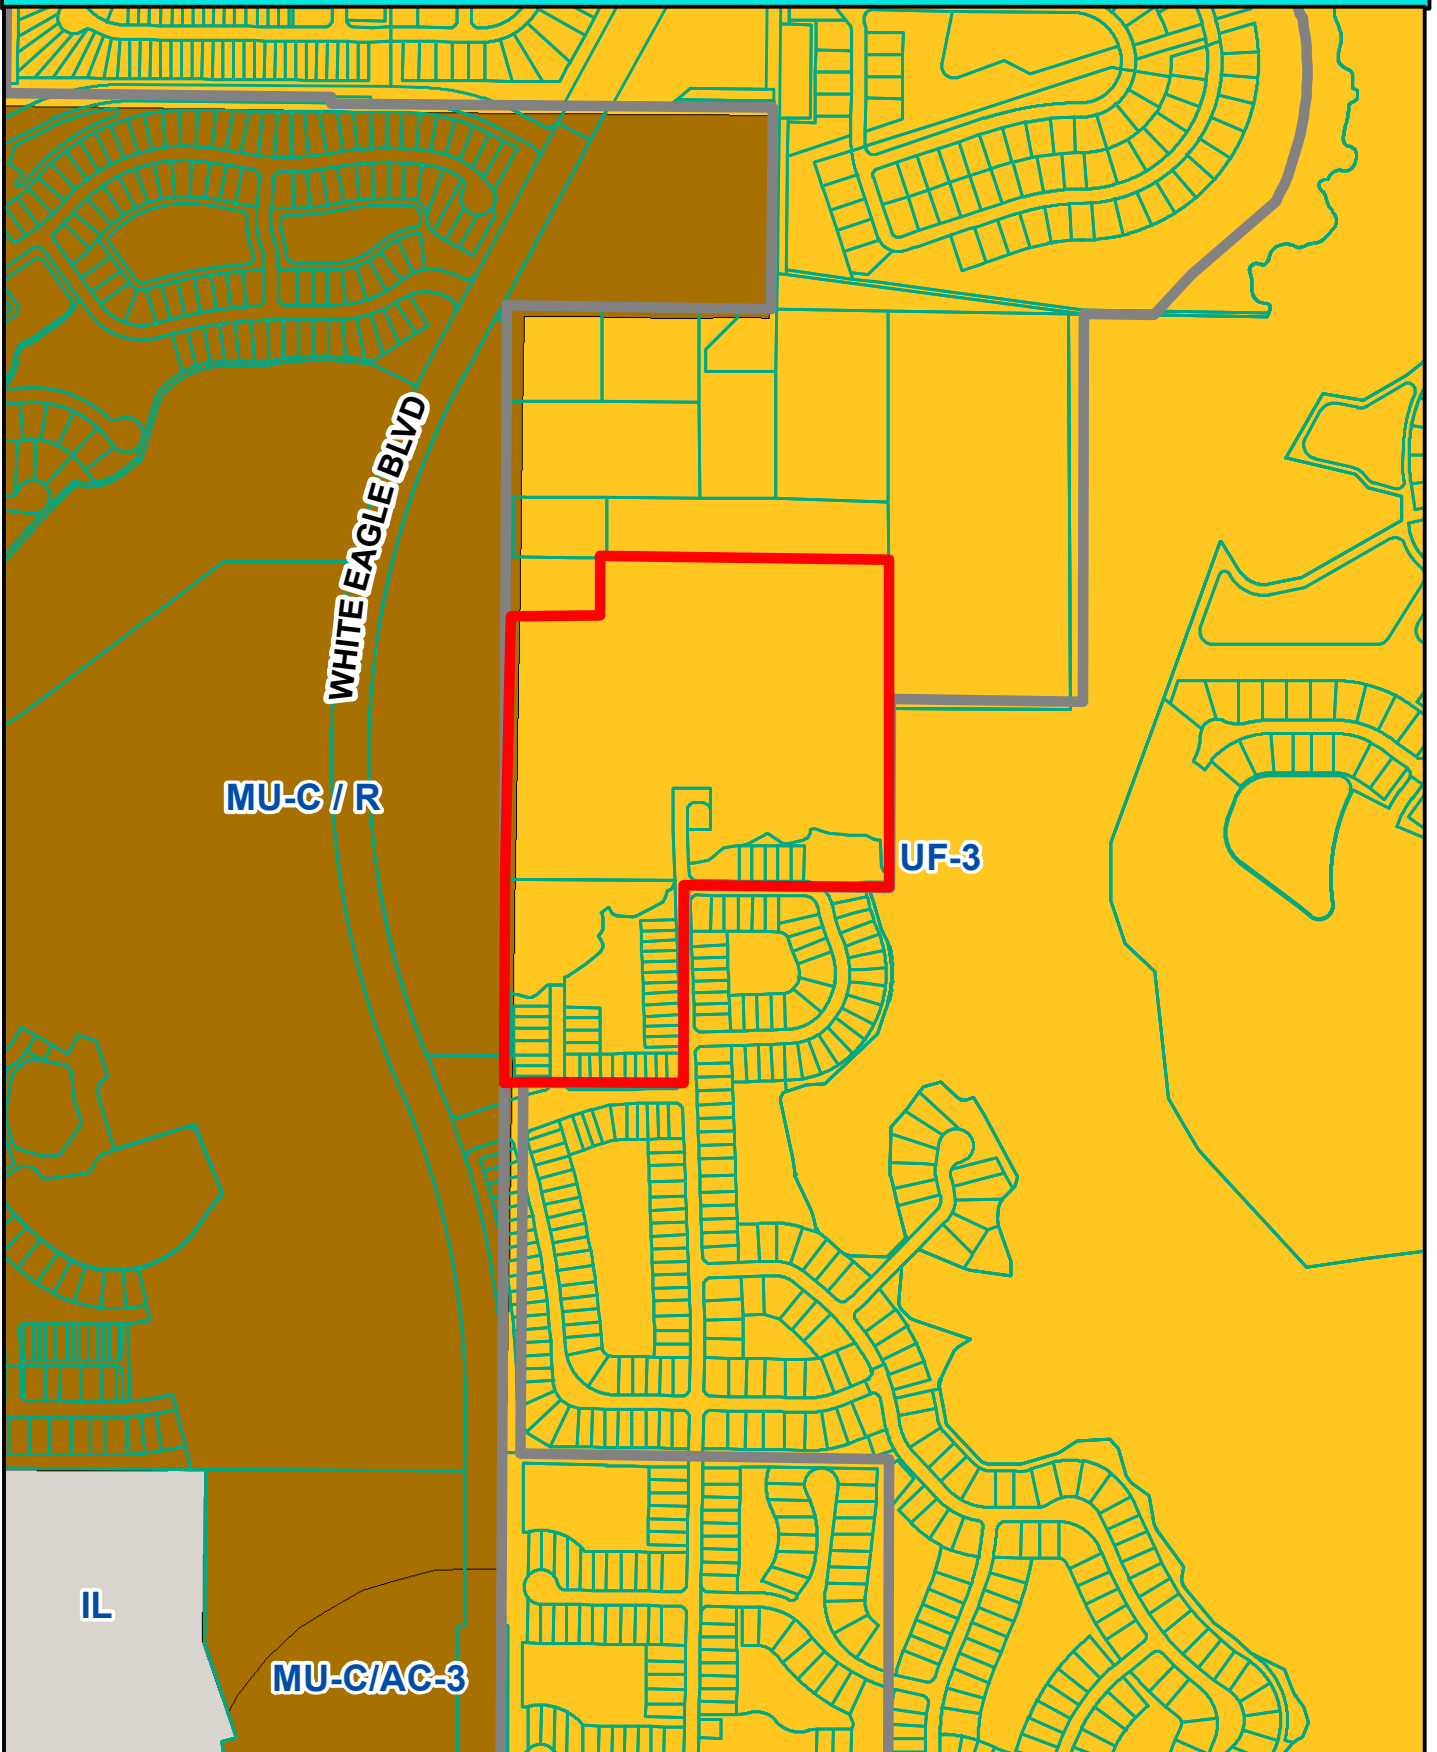

LWR STEWARDSHIP DISTRICT ADDITION - FLU

ADDITION

EXISTING BOUNDARY