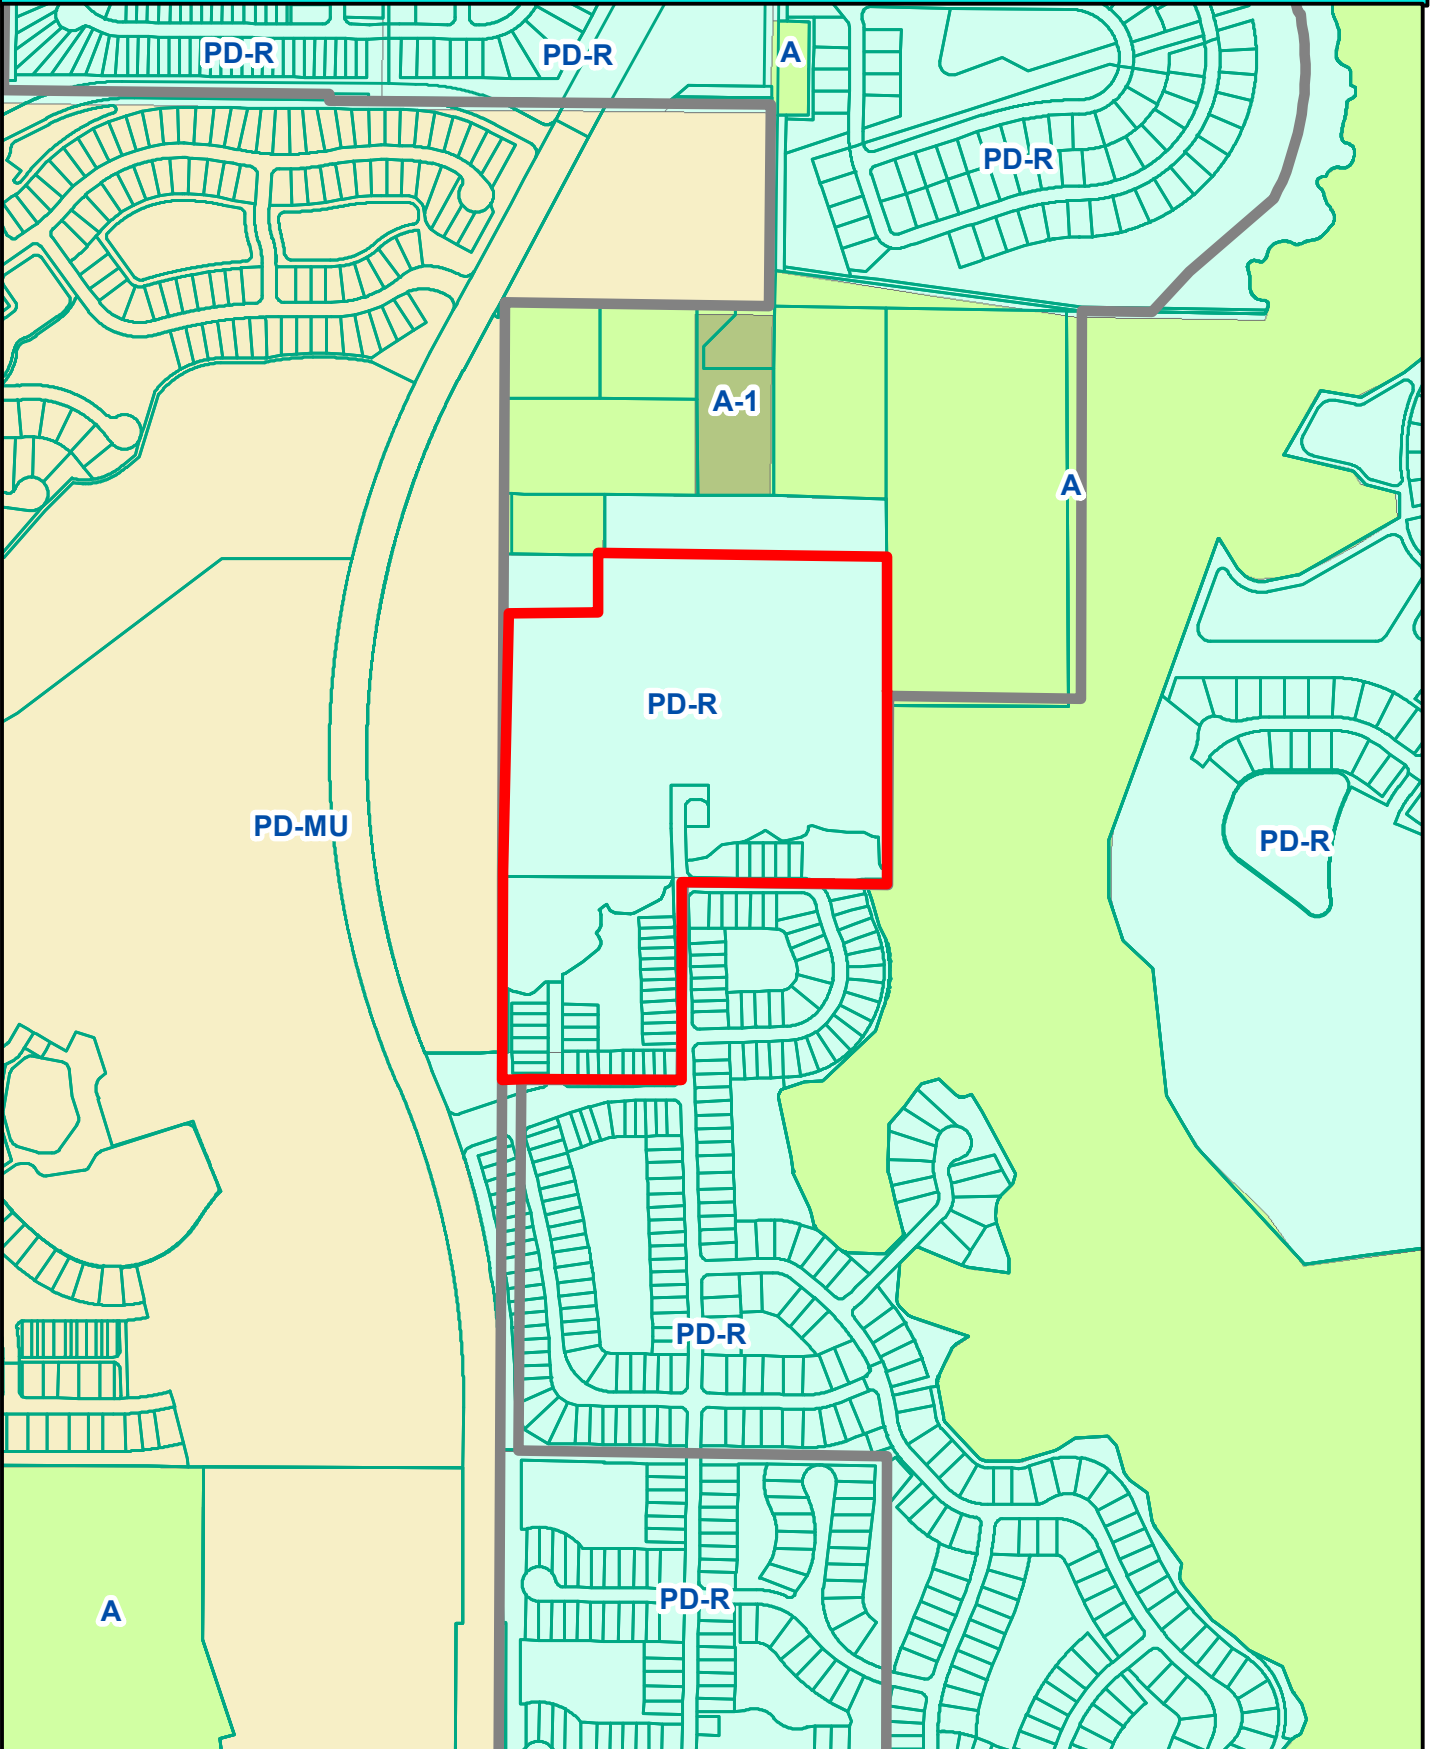

LWR STEWARDSHIP DISTRICT ADDITION - ZONING

ADDITION

EXISTING BOUNDARY