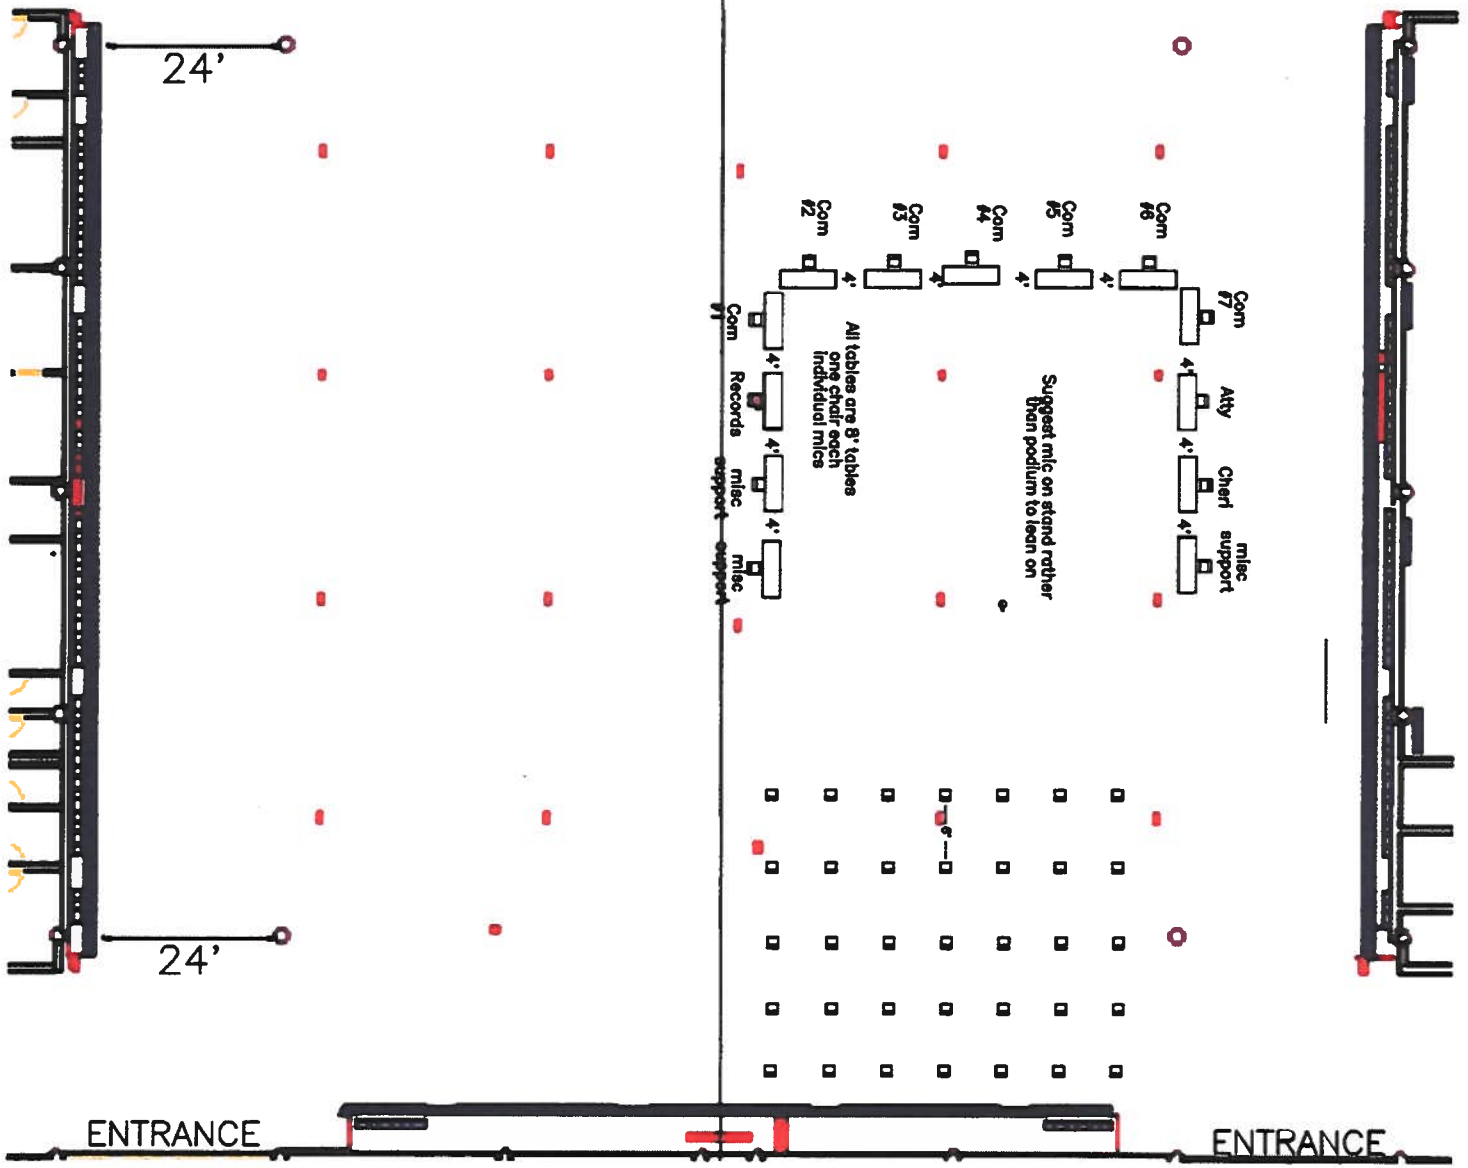

14'Tx16'W ROLLUP DOOR
CENTER HALL
small red boxes = floor power
14'Tx16'W ROLLUP DOOR

Room Dimensions
180'x180'

ENTRANCE

ENTRANCE