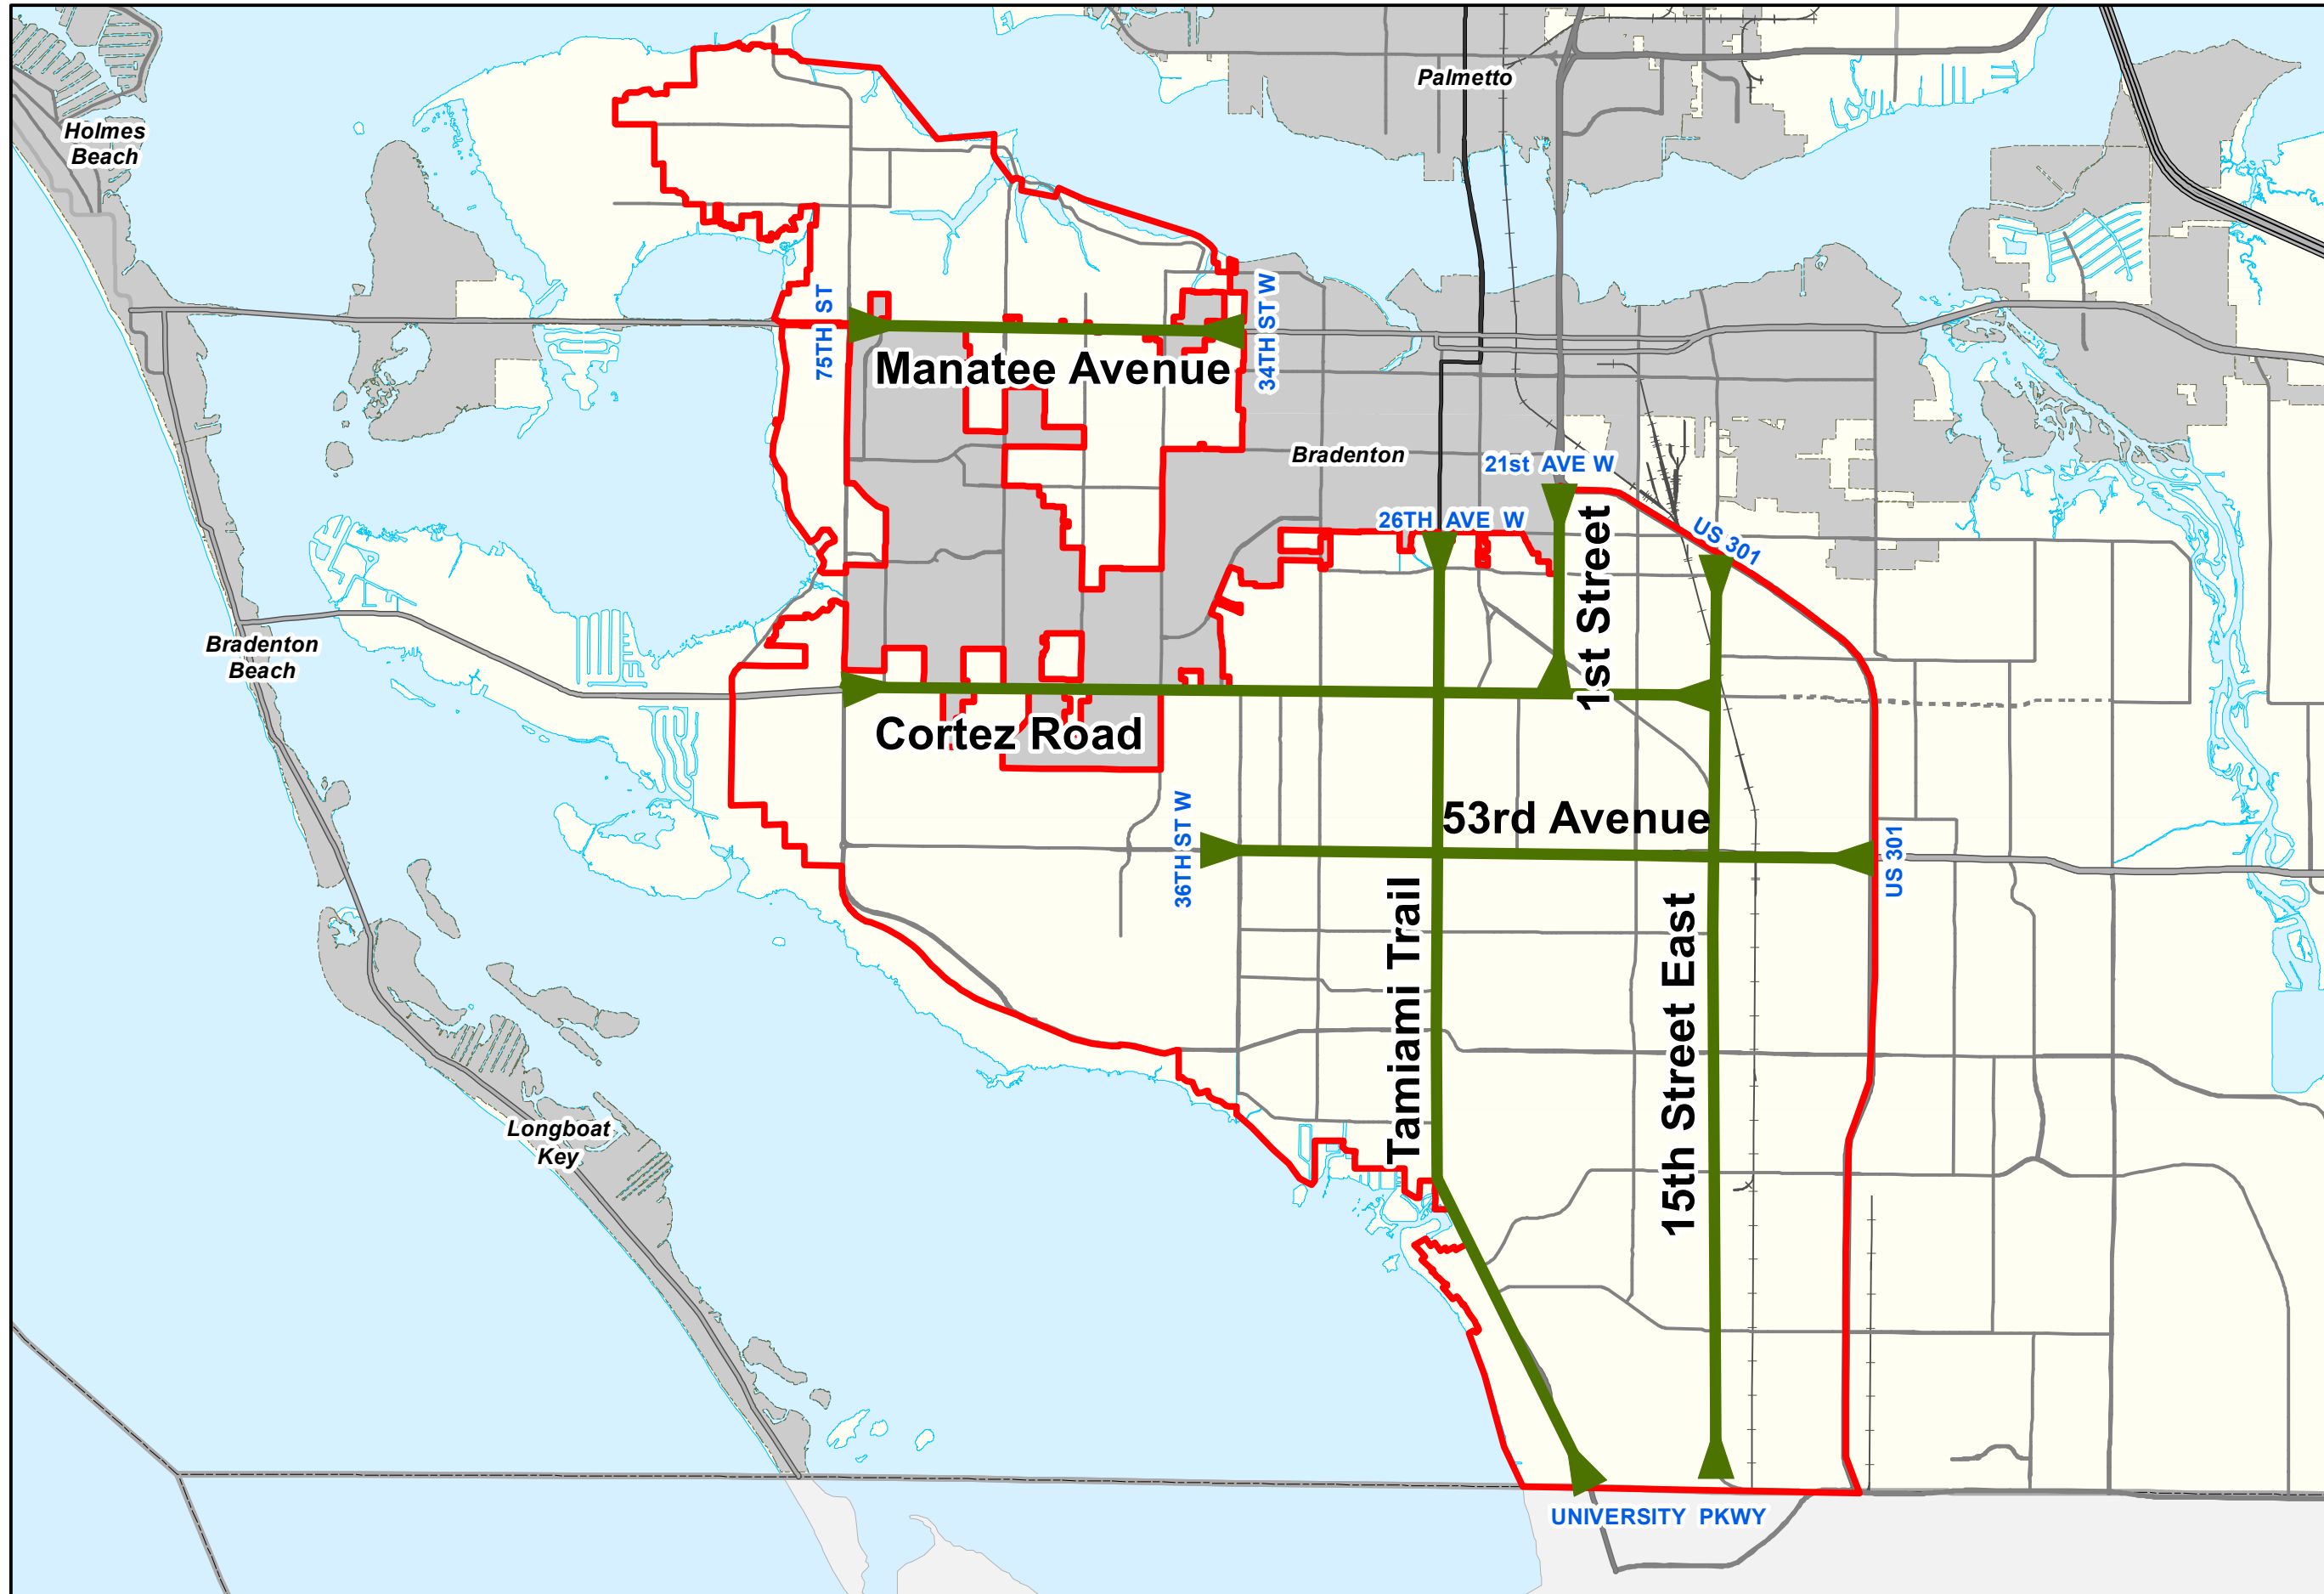

Urban Corridors

-  Urban Corridors
-  Urban Service Area
-  Municipality

Map Author: Paul Hrebenach
Creation Date: 4 / 2016
Map Document Name: Urban_Corridors.mxd

This map was developed by the Manatee County Geographic Information Systems Division. It is provided for general reference and is not warranted in any way. Errors from non-coincidence of features from different sources may exist. The Manatee County BOCC shall be held harmless for inappropriate or unintended uses of the information.