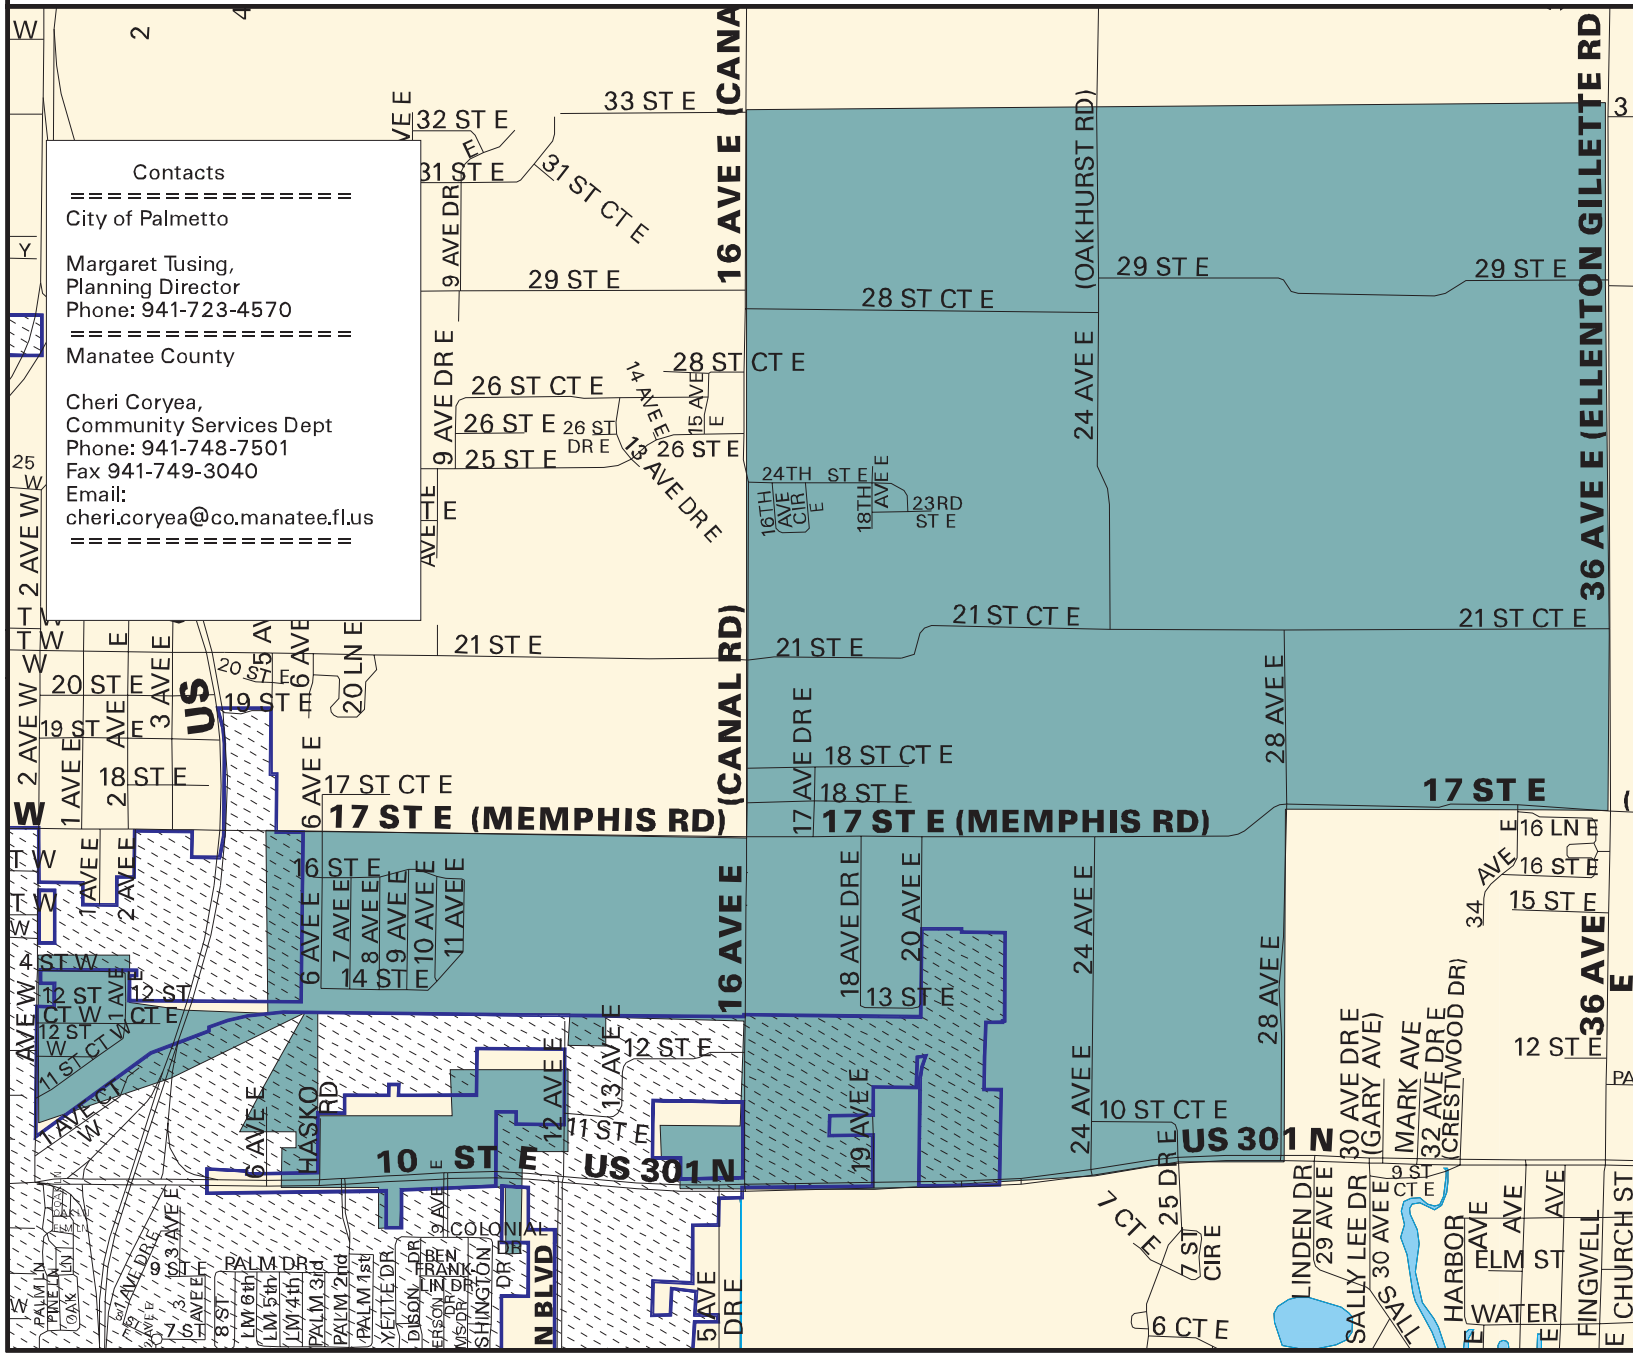

Washington Park Improvement Area

Contacts

=====
City of Palmetto

Margaret Tusing,
Planning Director
Phone: 941-723-4570

=====
Manatee County

Cheri Coryea,
Community Services Dept
Phone: 941-748-7501
Fax 941-749-3040
Email:
cheri.coryea@co.manatee.fl.us

=====
=====

**Manatee County
Florida**

- City Limits
- Improvement Area

Map date
January 1, 2001

Source:
The data depicted in this map was provided by agencies outside of the Land Information Systems Department.

Scale:
1 inch = 1/4 miles

This map was developed using the Manatee County Land Information System. It is provided for general reference, is subject to change, and is not warranted for any particular use or purpose. The information contained within is derived from several sources of varying quality and accuracy. Errors from non-coincidence of features from different sources may be present. The Manatee County Land Information System and the Manatee County Commissioners do not warrant and are not liable for inappropriate or unintended uses of the information.