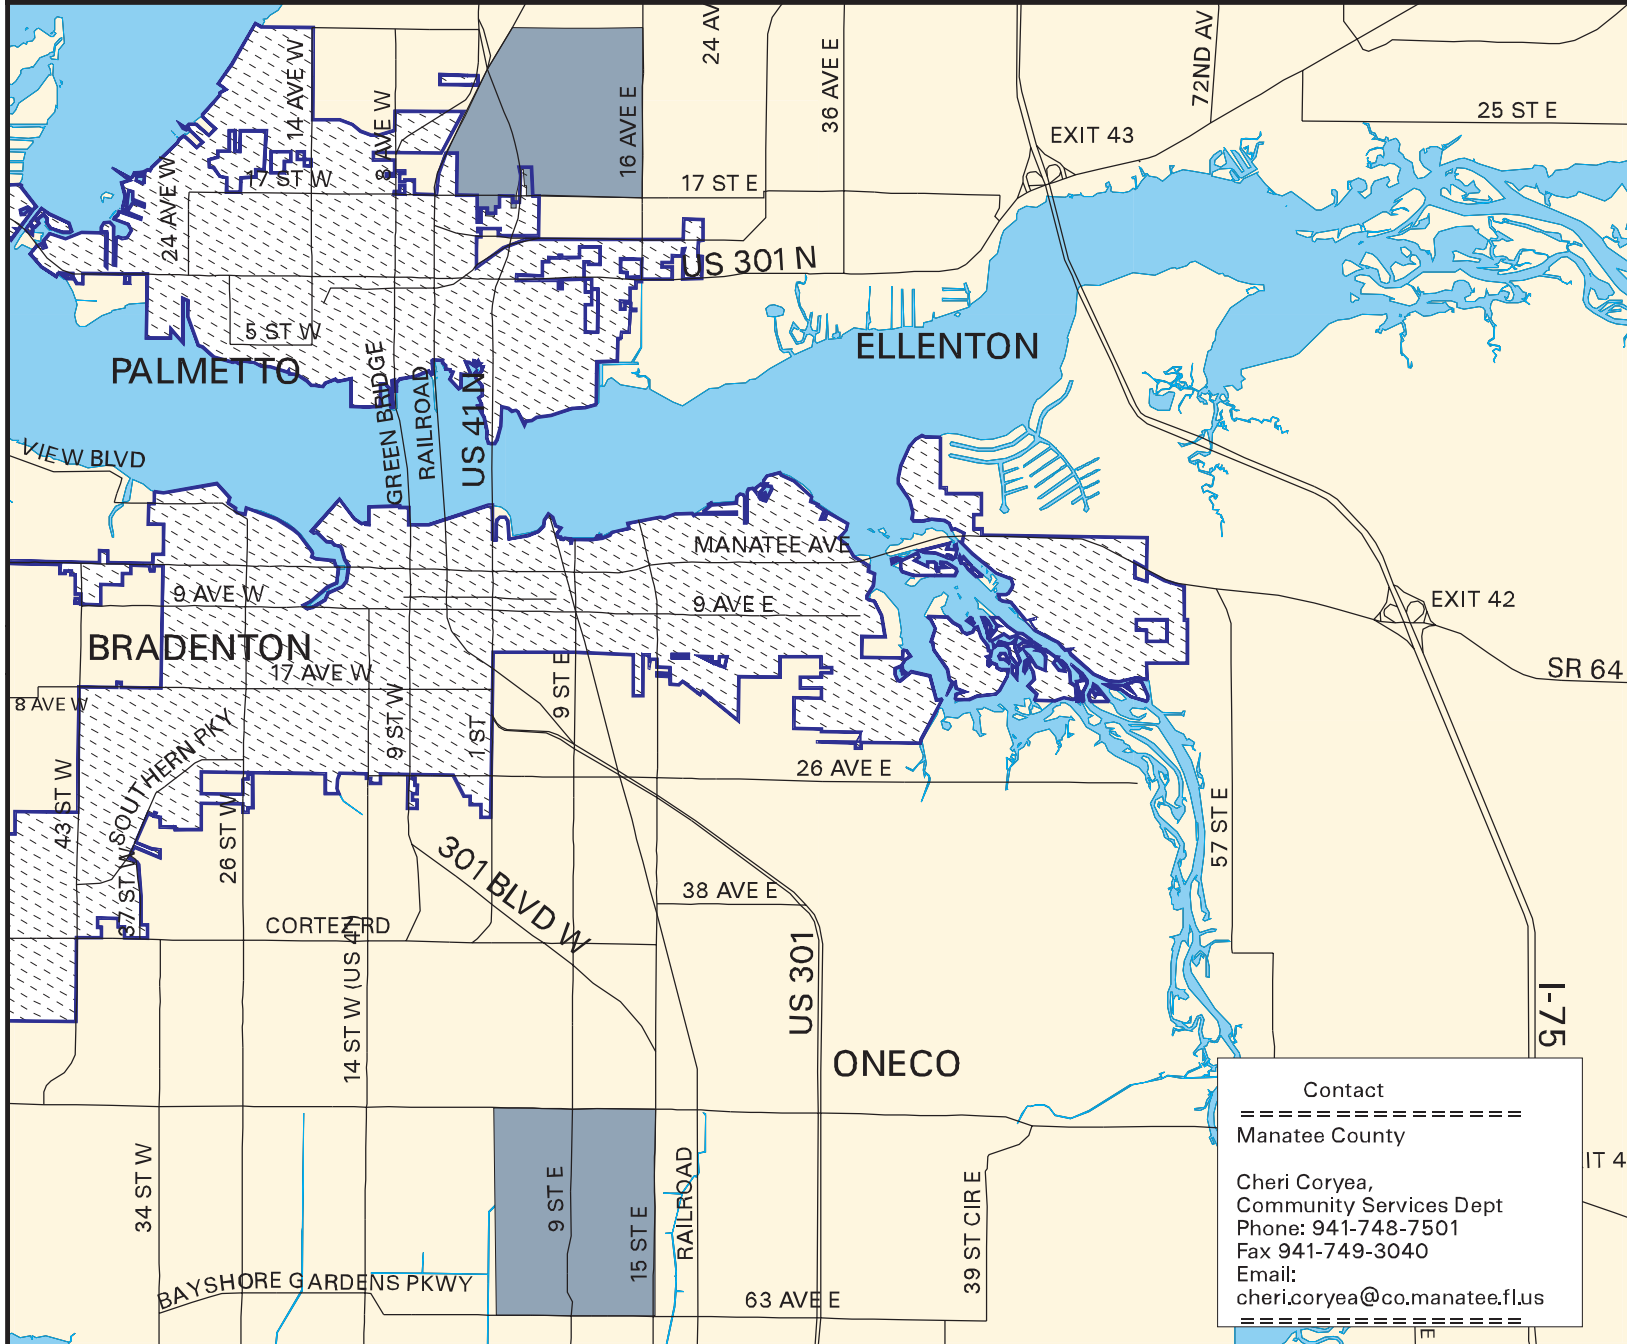

Manatee County Weed & Seed Target Areas

**Manatee County
Florida**

 City Limits

 Weed & Seed
Target Areas

Map date
January 1, 2001

Source:
The data depicted in this map was
provided by agencies outside of the
Land Information Systems Department.

Scale:
1 inch = 1.2 miles

This map was developed using the Manatee County Land Information System. It is provided for general reference, is subject to change, and is not warranted for any particular use or purpose. The information contained within is derived from several sources of varying quality and accuracy. Errors from non-coincidence of features from different sources may be present. The Manatee County Land Information System and the Manatee County Commissioners do not warrant and are not liable for inappropriate or unintended uses of the information.