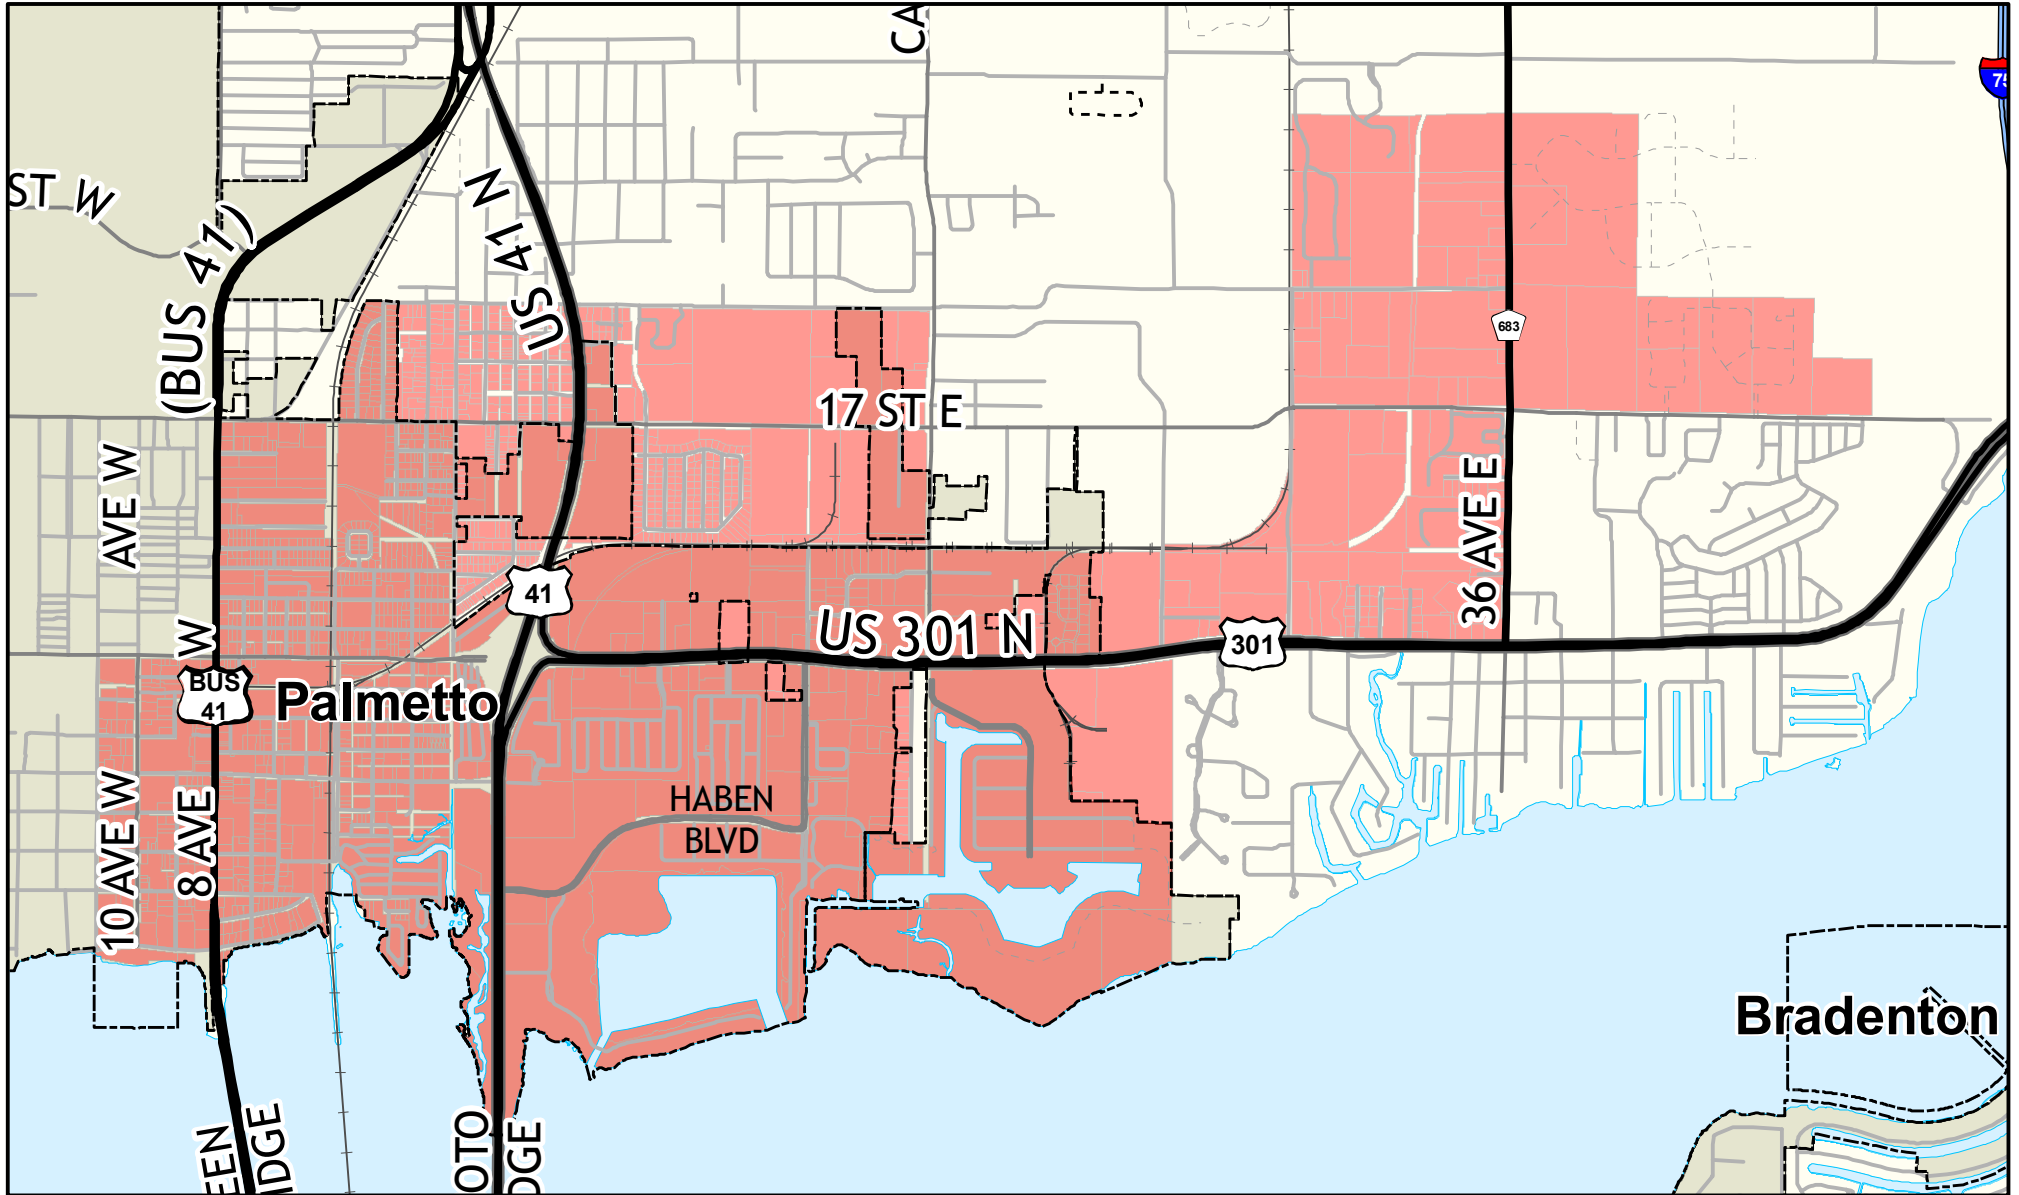

URBAN INFILL AND REDEVELOPMENT AREA (UIRA)

- UIRA
- Municipalities

MAP G

COMPREHENSIVE PLAN
MANATEE COUNTY

Map Author: paulh
Creation Date: 3/10
Map Document Name: C:\PLANNING\Misc\WEB MAPS

Bradenton