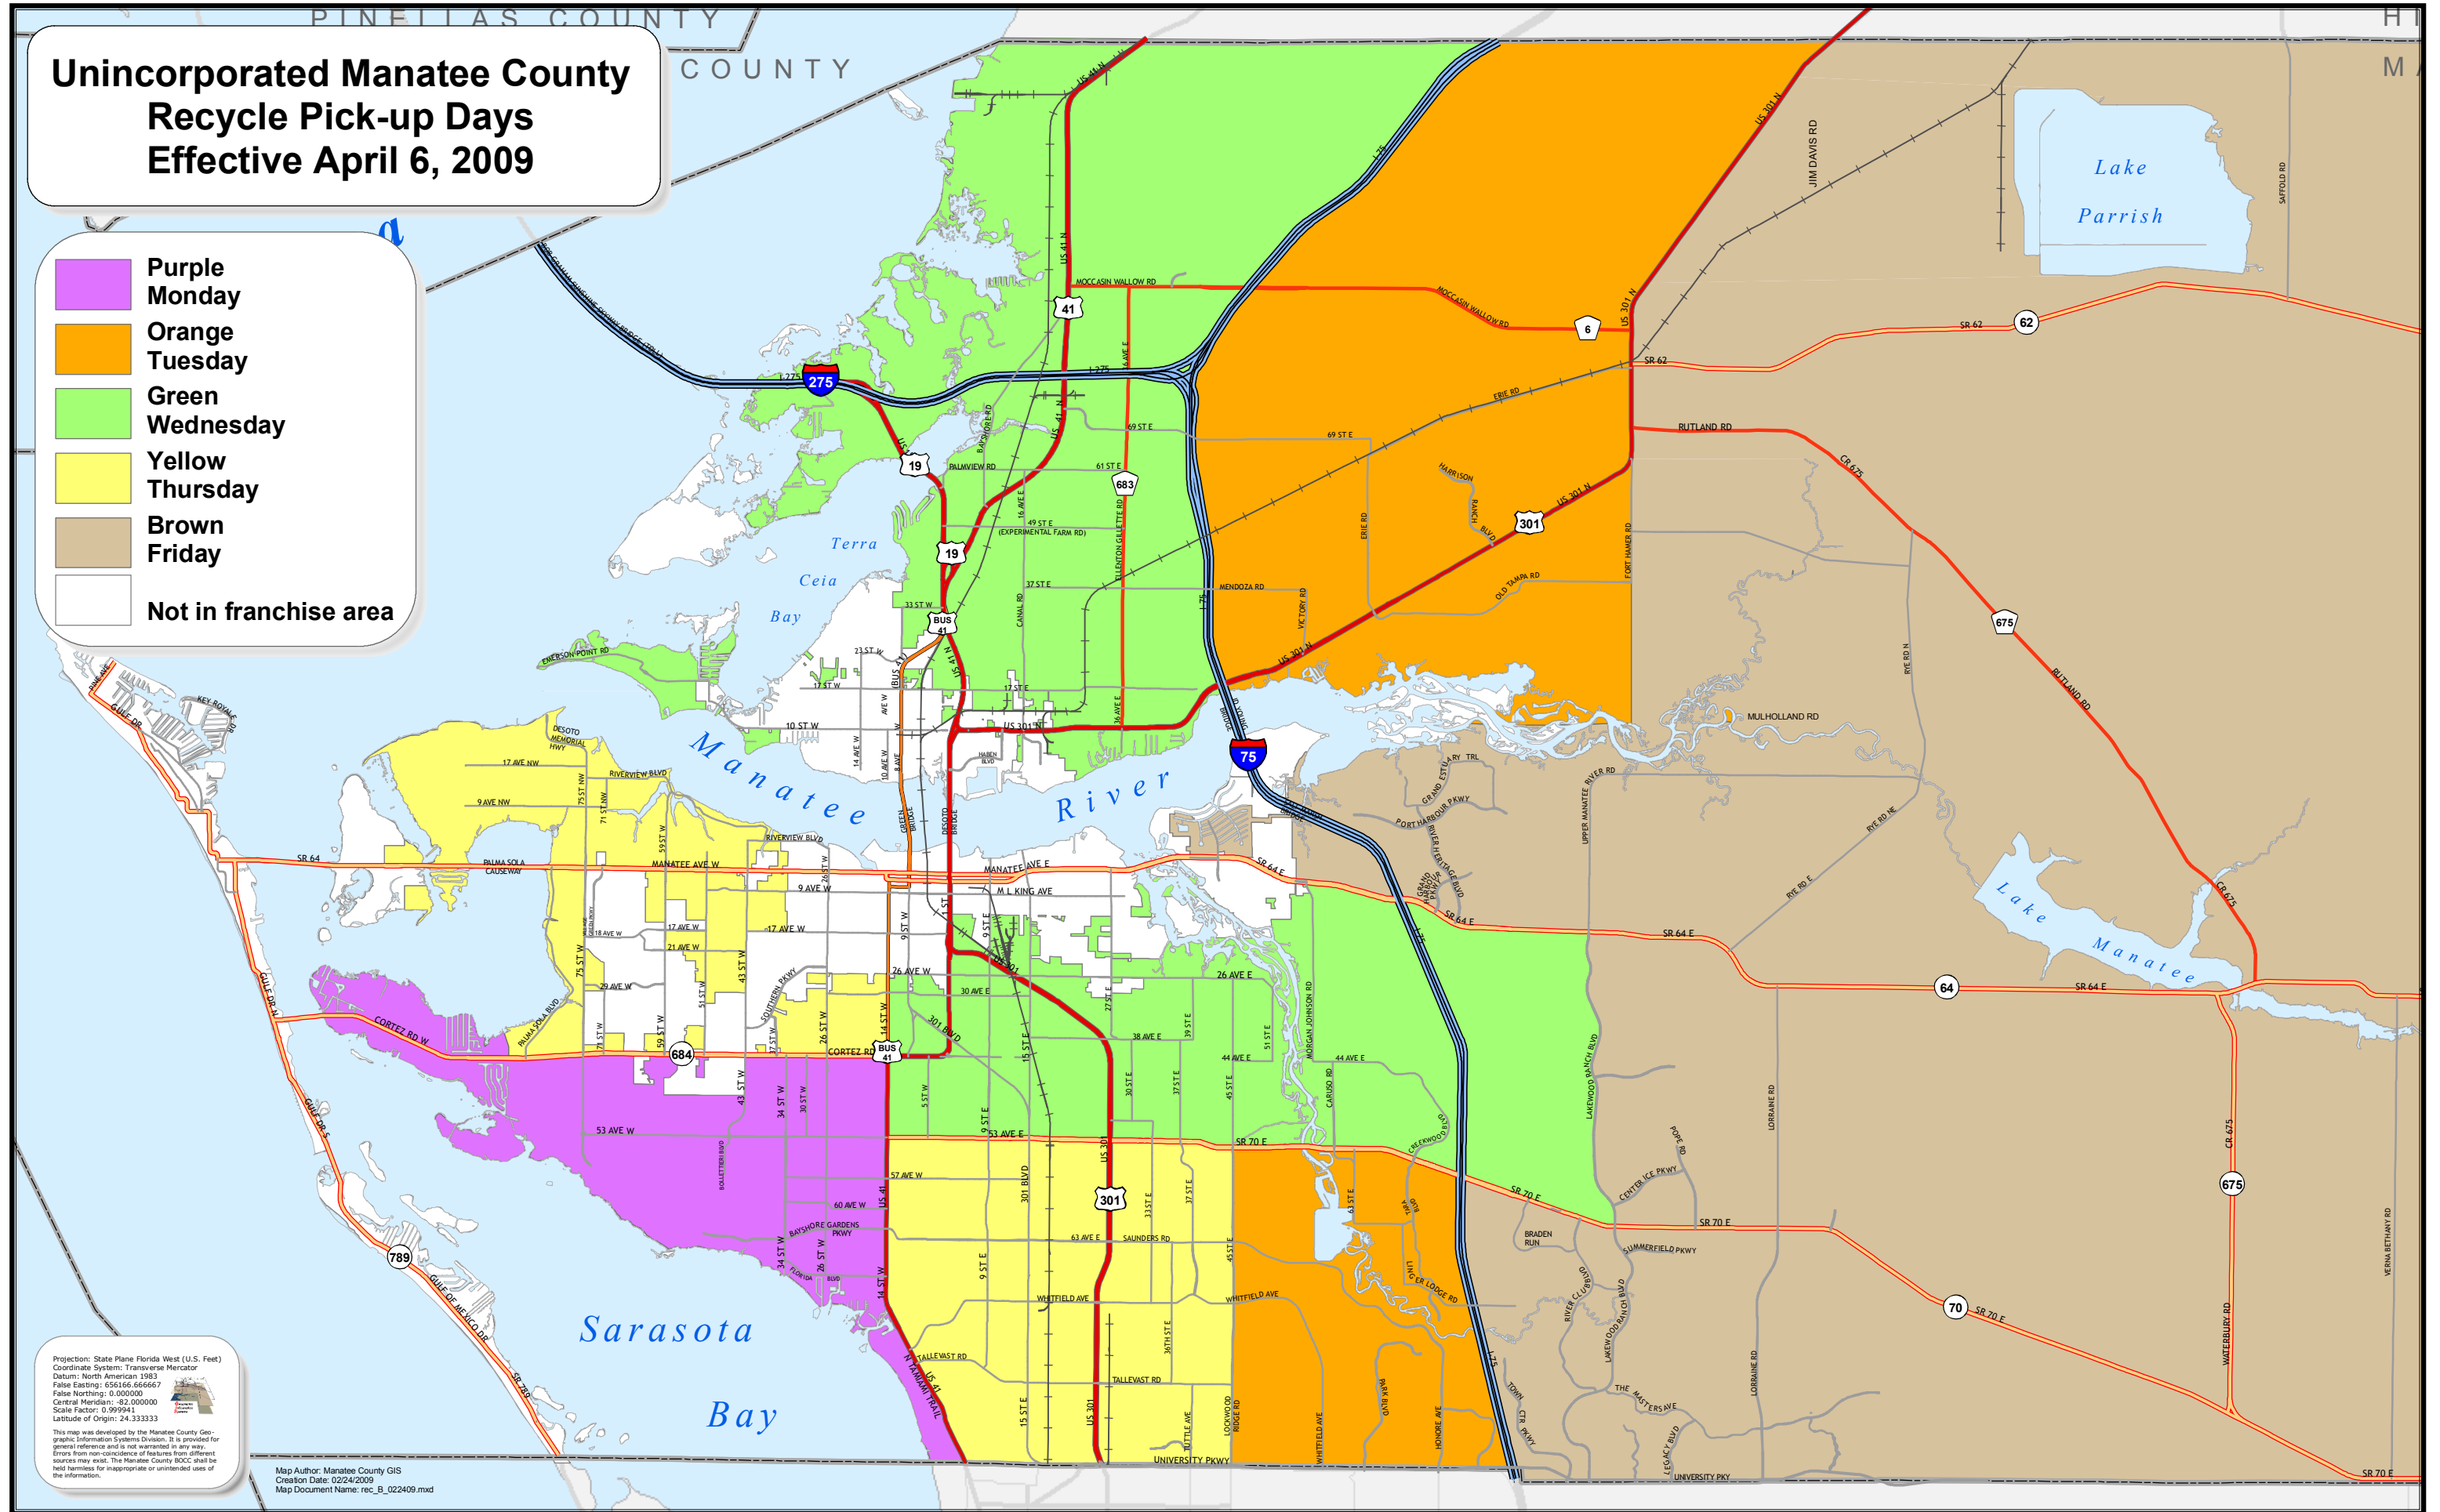

Unincorporated Manatee County Recycle Pick-up Days Effective April 6, 2009

- Purple
  Monday
- Orange
  Tuesday
- Green
  Wednesday
- Yellow
  Thursday
- Brown
  Friday
- Not in franchise area