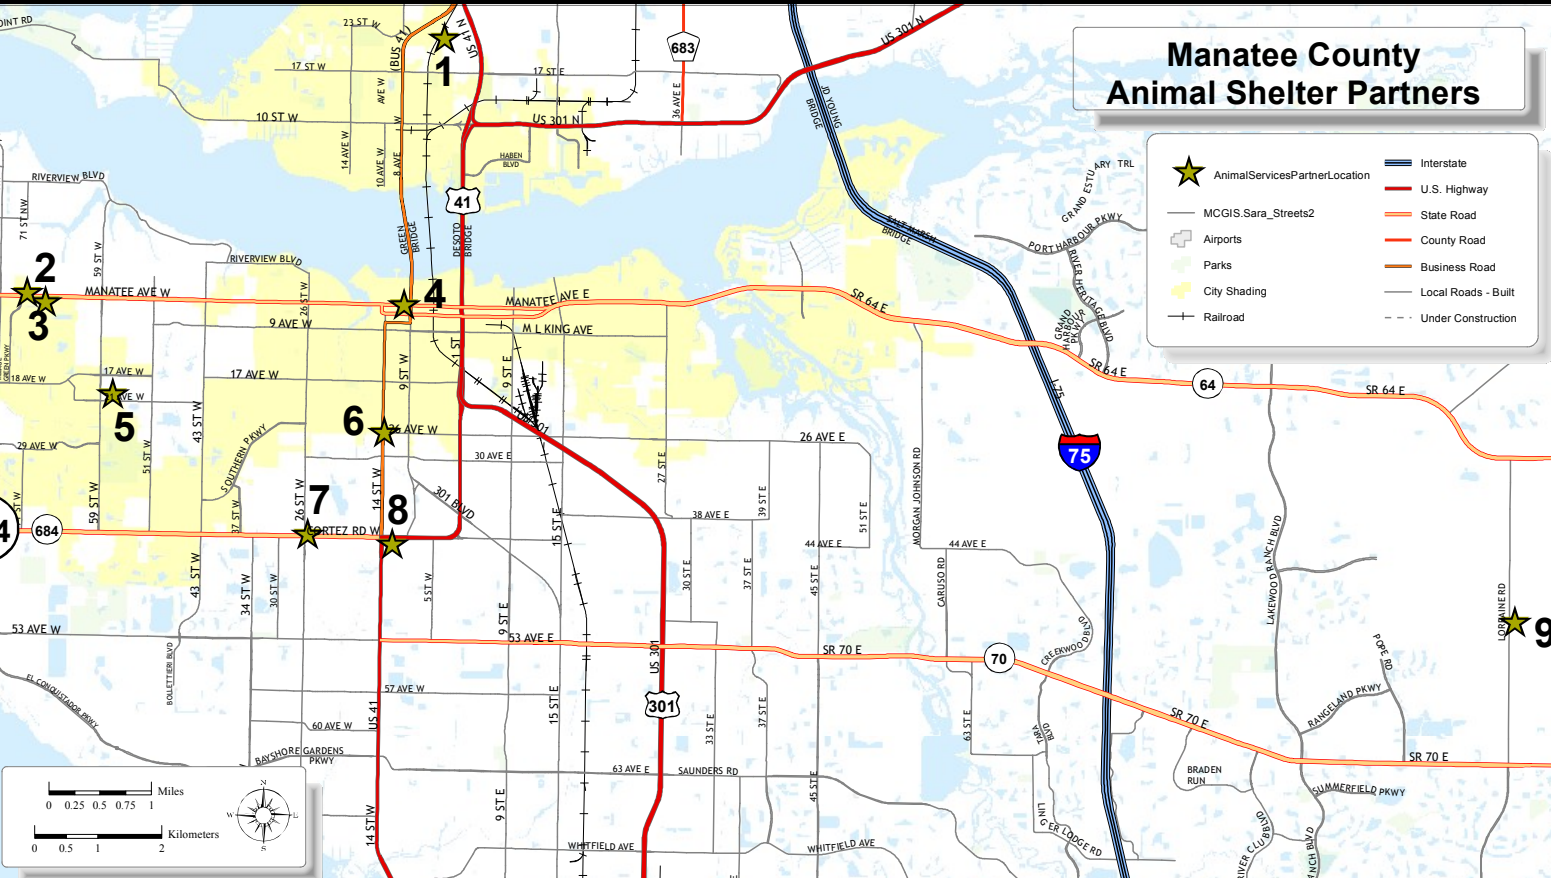

Manatee County Animal Shelter Partners

- AnimalServicesPartnerLocation
- Interstate
- U.S. Highway
- State Road
- County Road
- Business Road
- Local Roads - Built
- Under Construction
- Airports
- Parks
- City Shading
- Railroad

NO	NAME	ADDRESS	PHONE
1	Manatee County Animal Services	305 25th St West Palmetto, FL 34221	941-742-5933
2	Petco (HSMC cats)	6757 Manatee Ave W, Bradenton FL	941-792-1315
3	Pet Supermarket (GSAL cats)	6908 Manatee Ave W, Bradenton, FL 34209	941-761-0312
4	Manatee County Animal Services Downtown	1002 B Manatee Ave. W. Bradenton, FL 34205	941-742-5824
5	Bishop Animal Shelter, SPCA	5718 21st Ave West Bradenton, FL 34209	941-792-2863
6	Humane Society of Manatee County	2515 14th St West Bradenton, FL 34205	941-747-8808
7	Pet Supermarket (GSAL cats)	4315 26th St W, Bradenton, FL 34205	941-758-4111
8	PetSmart (Kitty Corner)	4425 14th St W, Bradenton, FL 34205	941-753-2201
9	Honor Animal Rescue	4951 Lorraine Rd. Bradenton, FL 34211	941-747-4900
10	Nates Honor Animal Rescue	8437 Cooper Creek Blvd, Bradenton, FL 34201	941-747-4900
11	Petco (Honor Cats)	131 N Cattleman Rd, Saraspta, FL 34243	941-351-2871
12	Humane Society at Lakewood Ranch	7334 Trade Ct. Sarasota, FL 34240	941-361-1071

Produced by Manatee County GIS
Date: May 31, 2013
Author: T. Schmitt