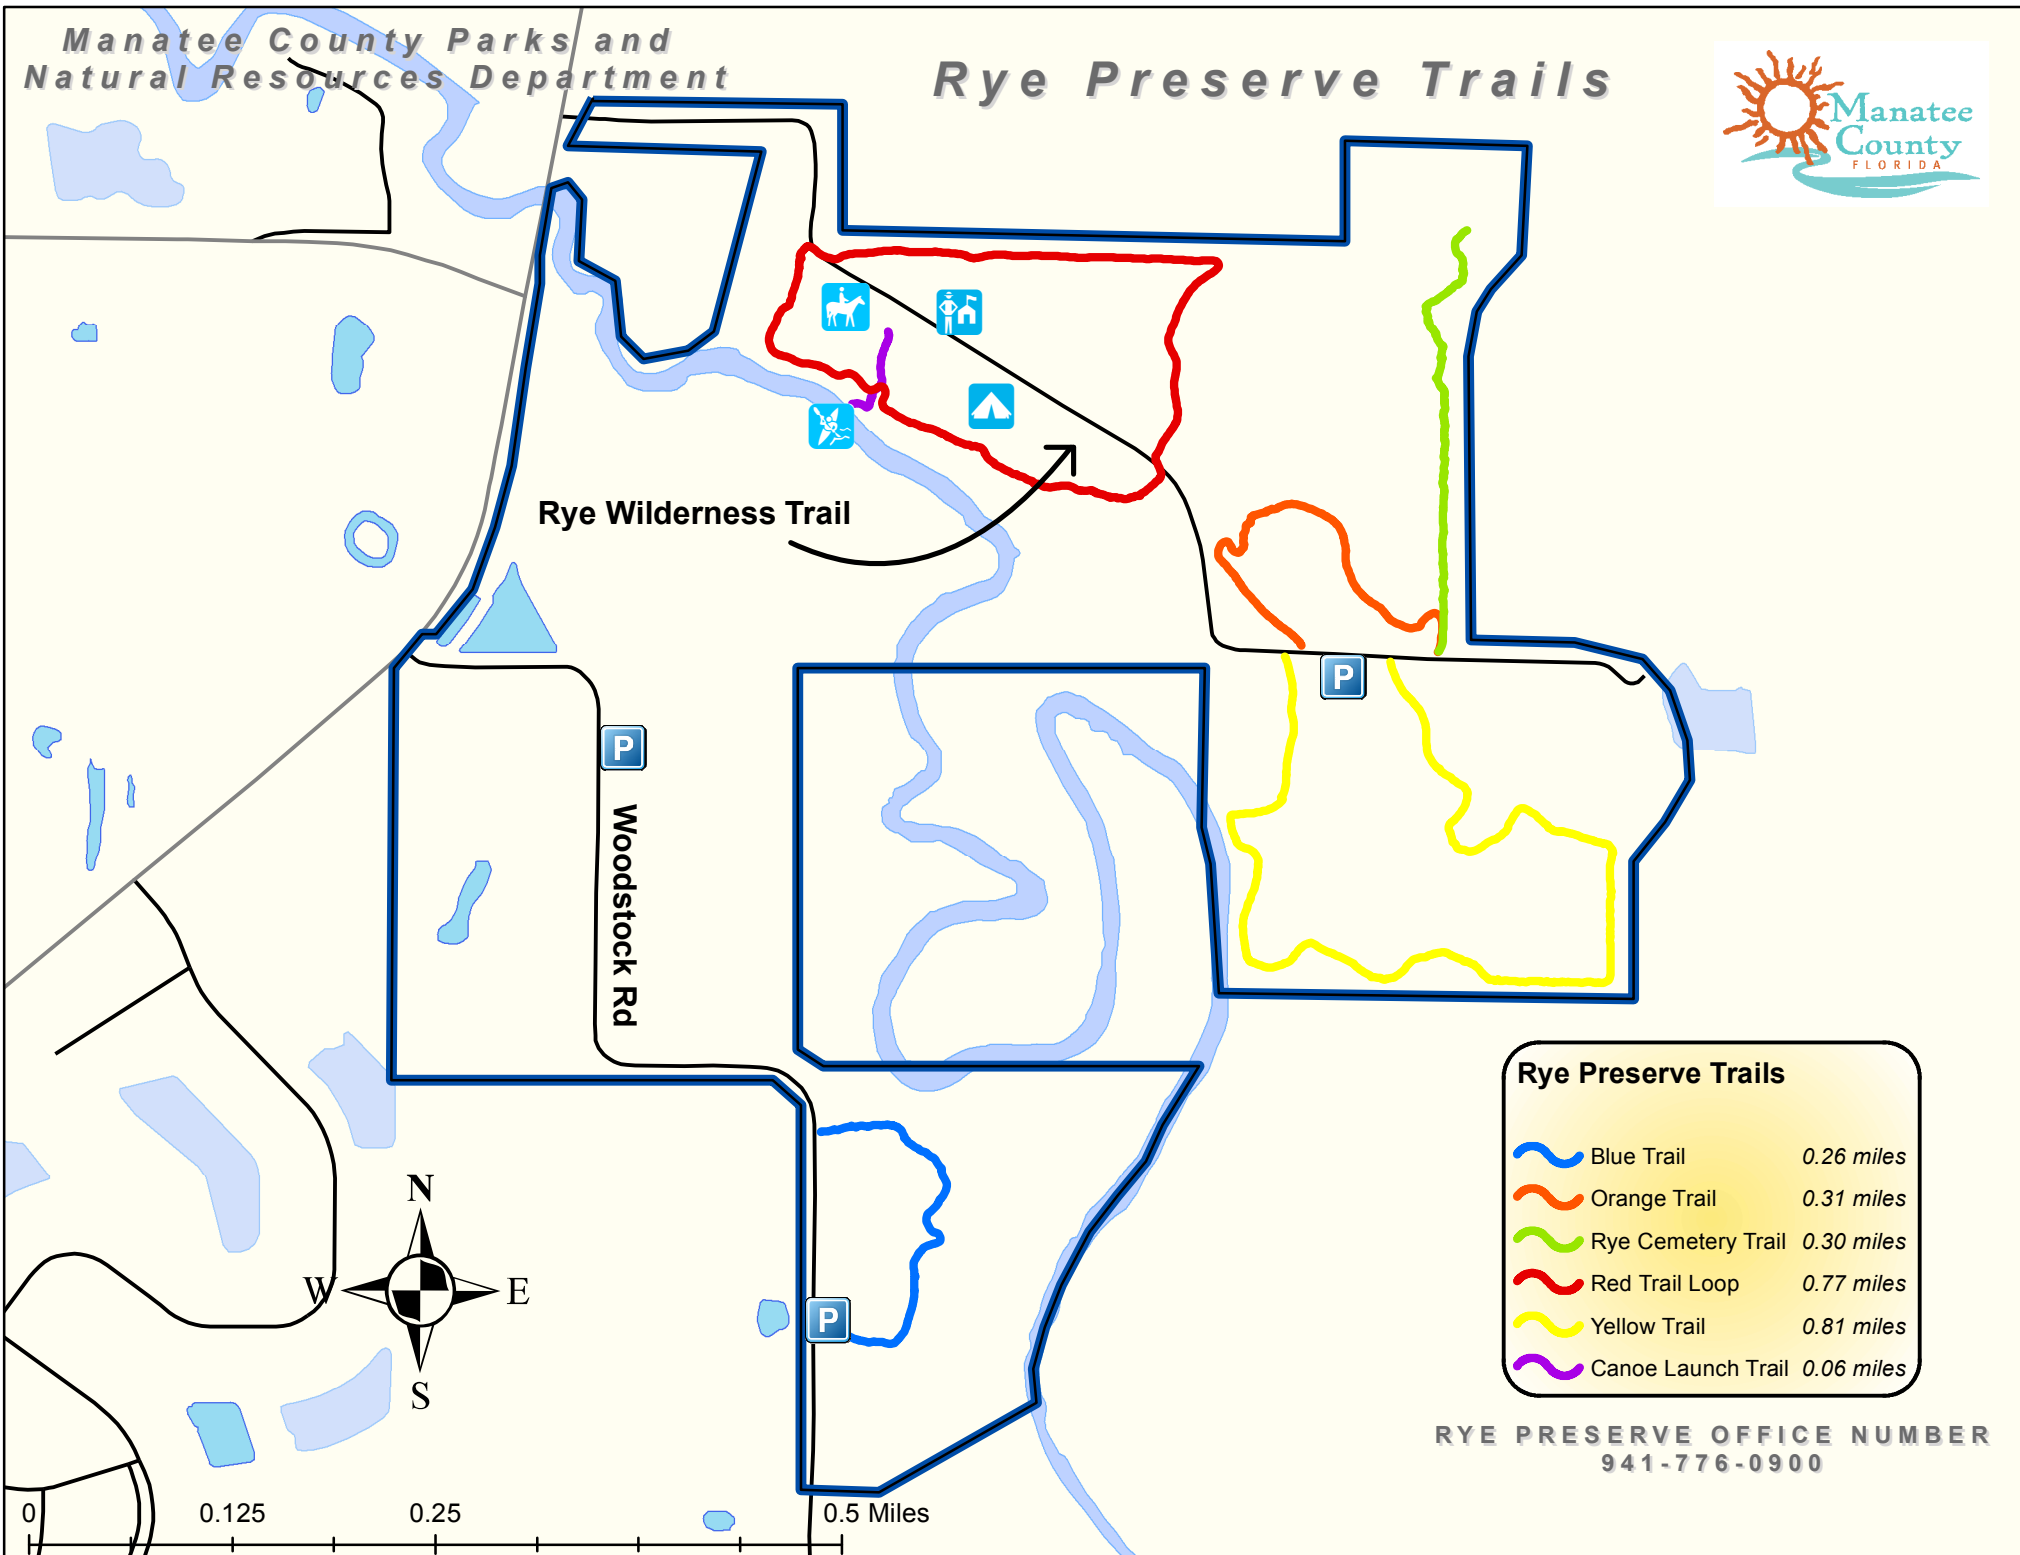

Rye Preserve Trails

Rye Wilderness Trail

P

Woodstock Rd

P

P

Rye Preserve Trails	
	Blue Trail 0.26 miles
	Orange Trail 0.31 miles
	Rye Cemetery Trail 0.30 miles
	Red Trail Loop 0.77 miles
	Yellow Trail 0.81 miles
	Canoe Launch Trail 0.06 miles