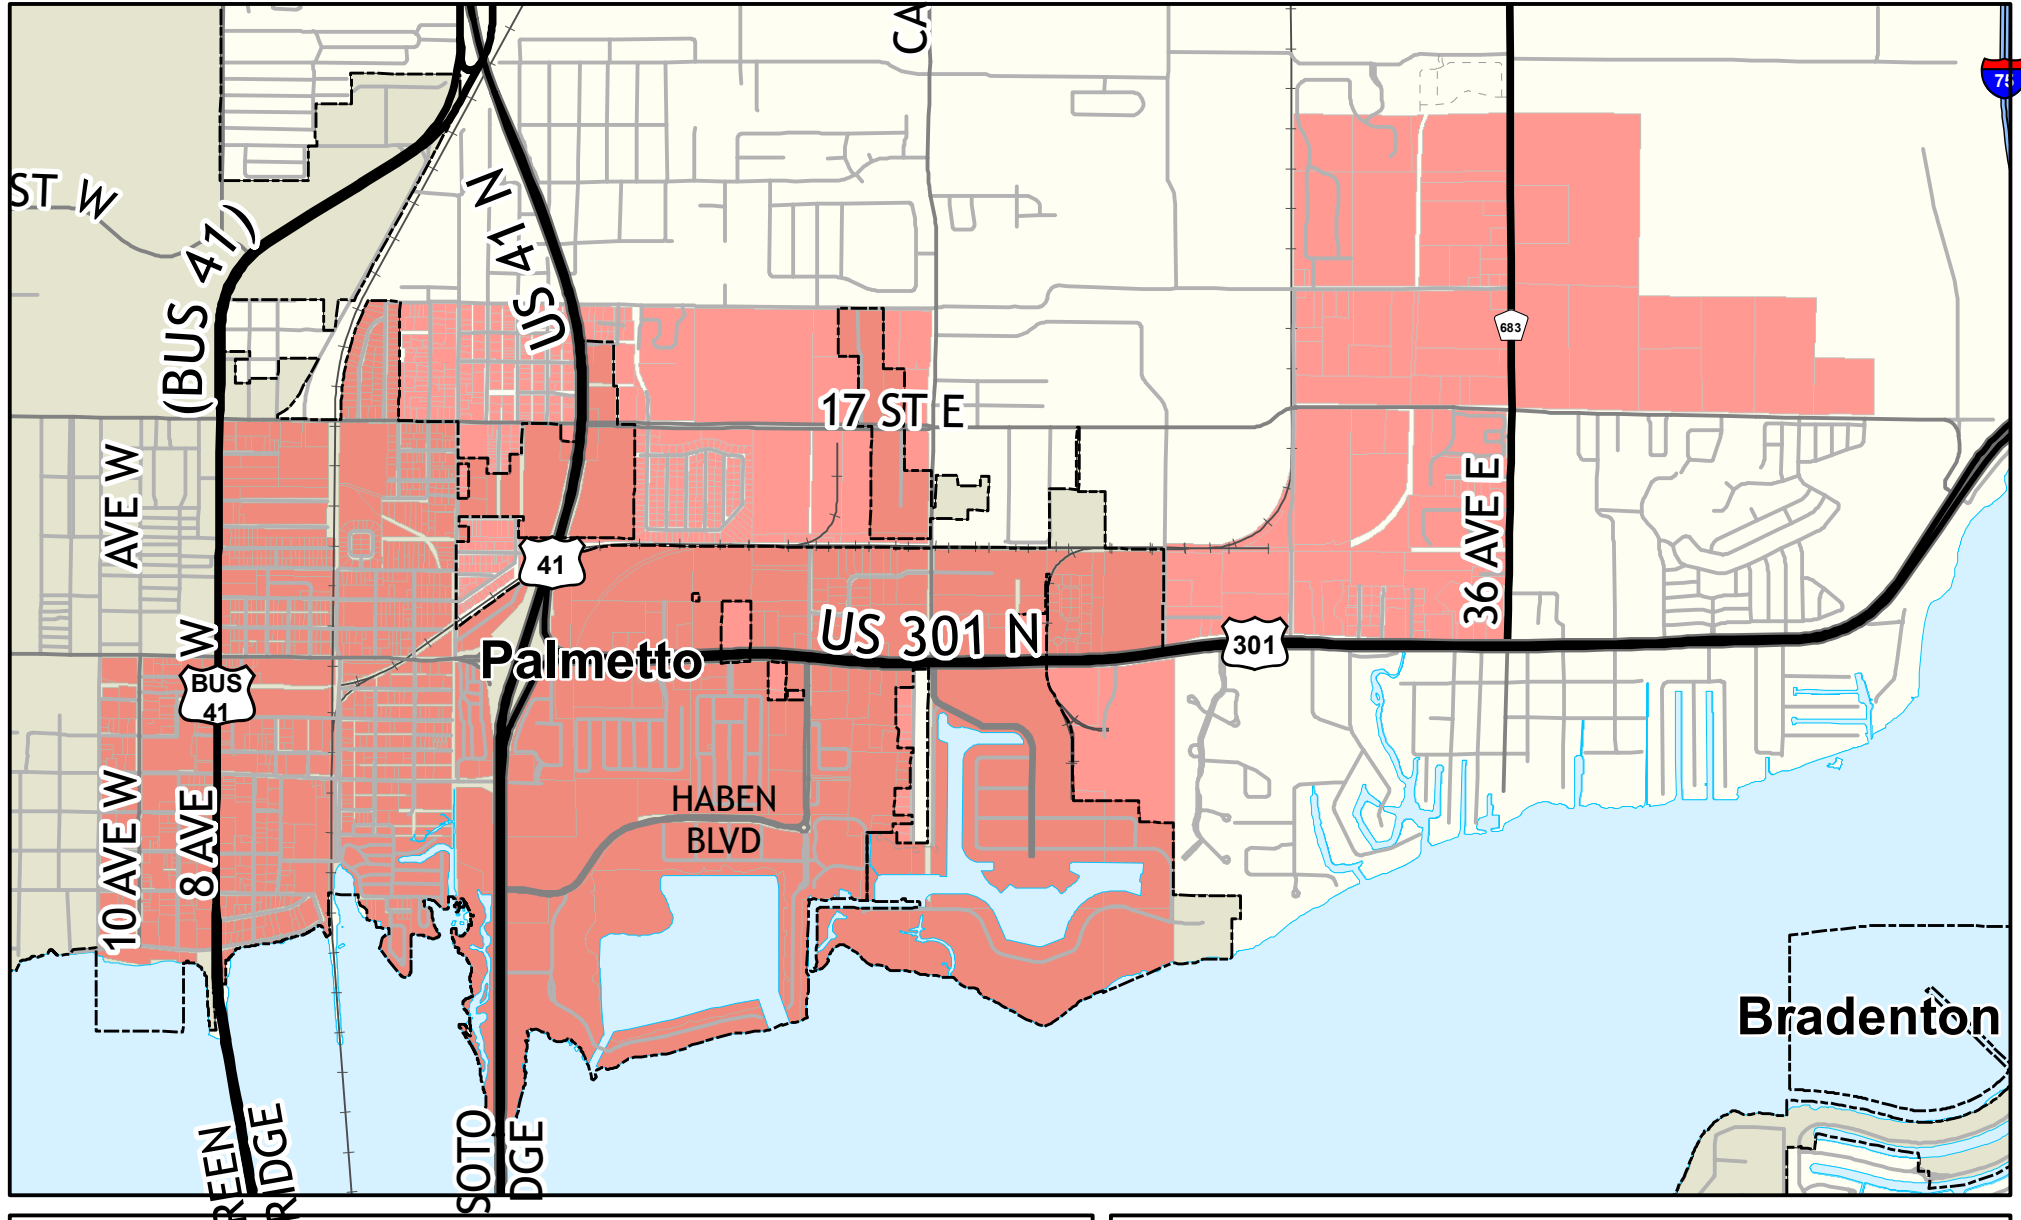

URBAN INFILL AND REDEVELOPMENT AREA (UIRA)

- UIRA
- Municipalities

MAP G

COMPREHENSIVE PLAN MANATEE COUNTY

Map Author: paulh
Creation Date: 3/10
Map Document Name: C:\PLANNING\Misc\WEB MAPS