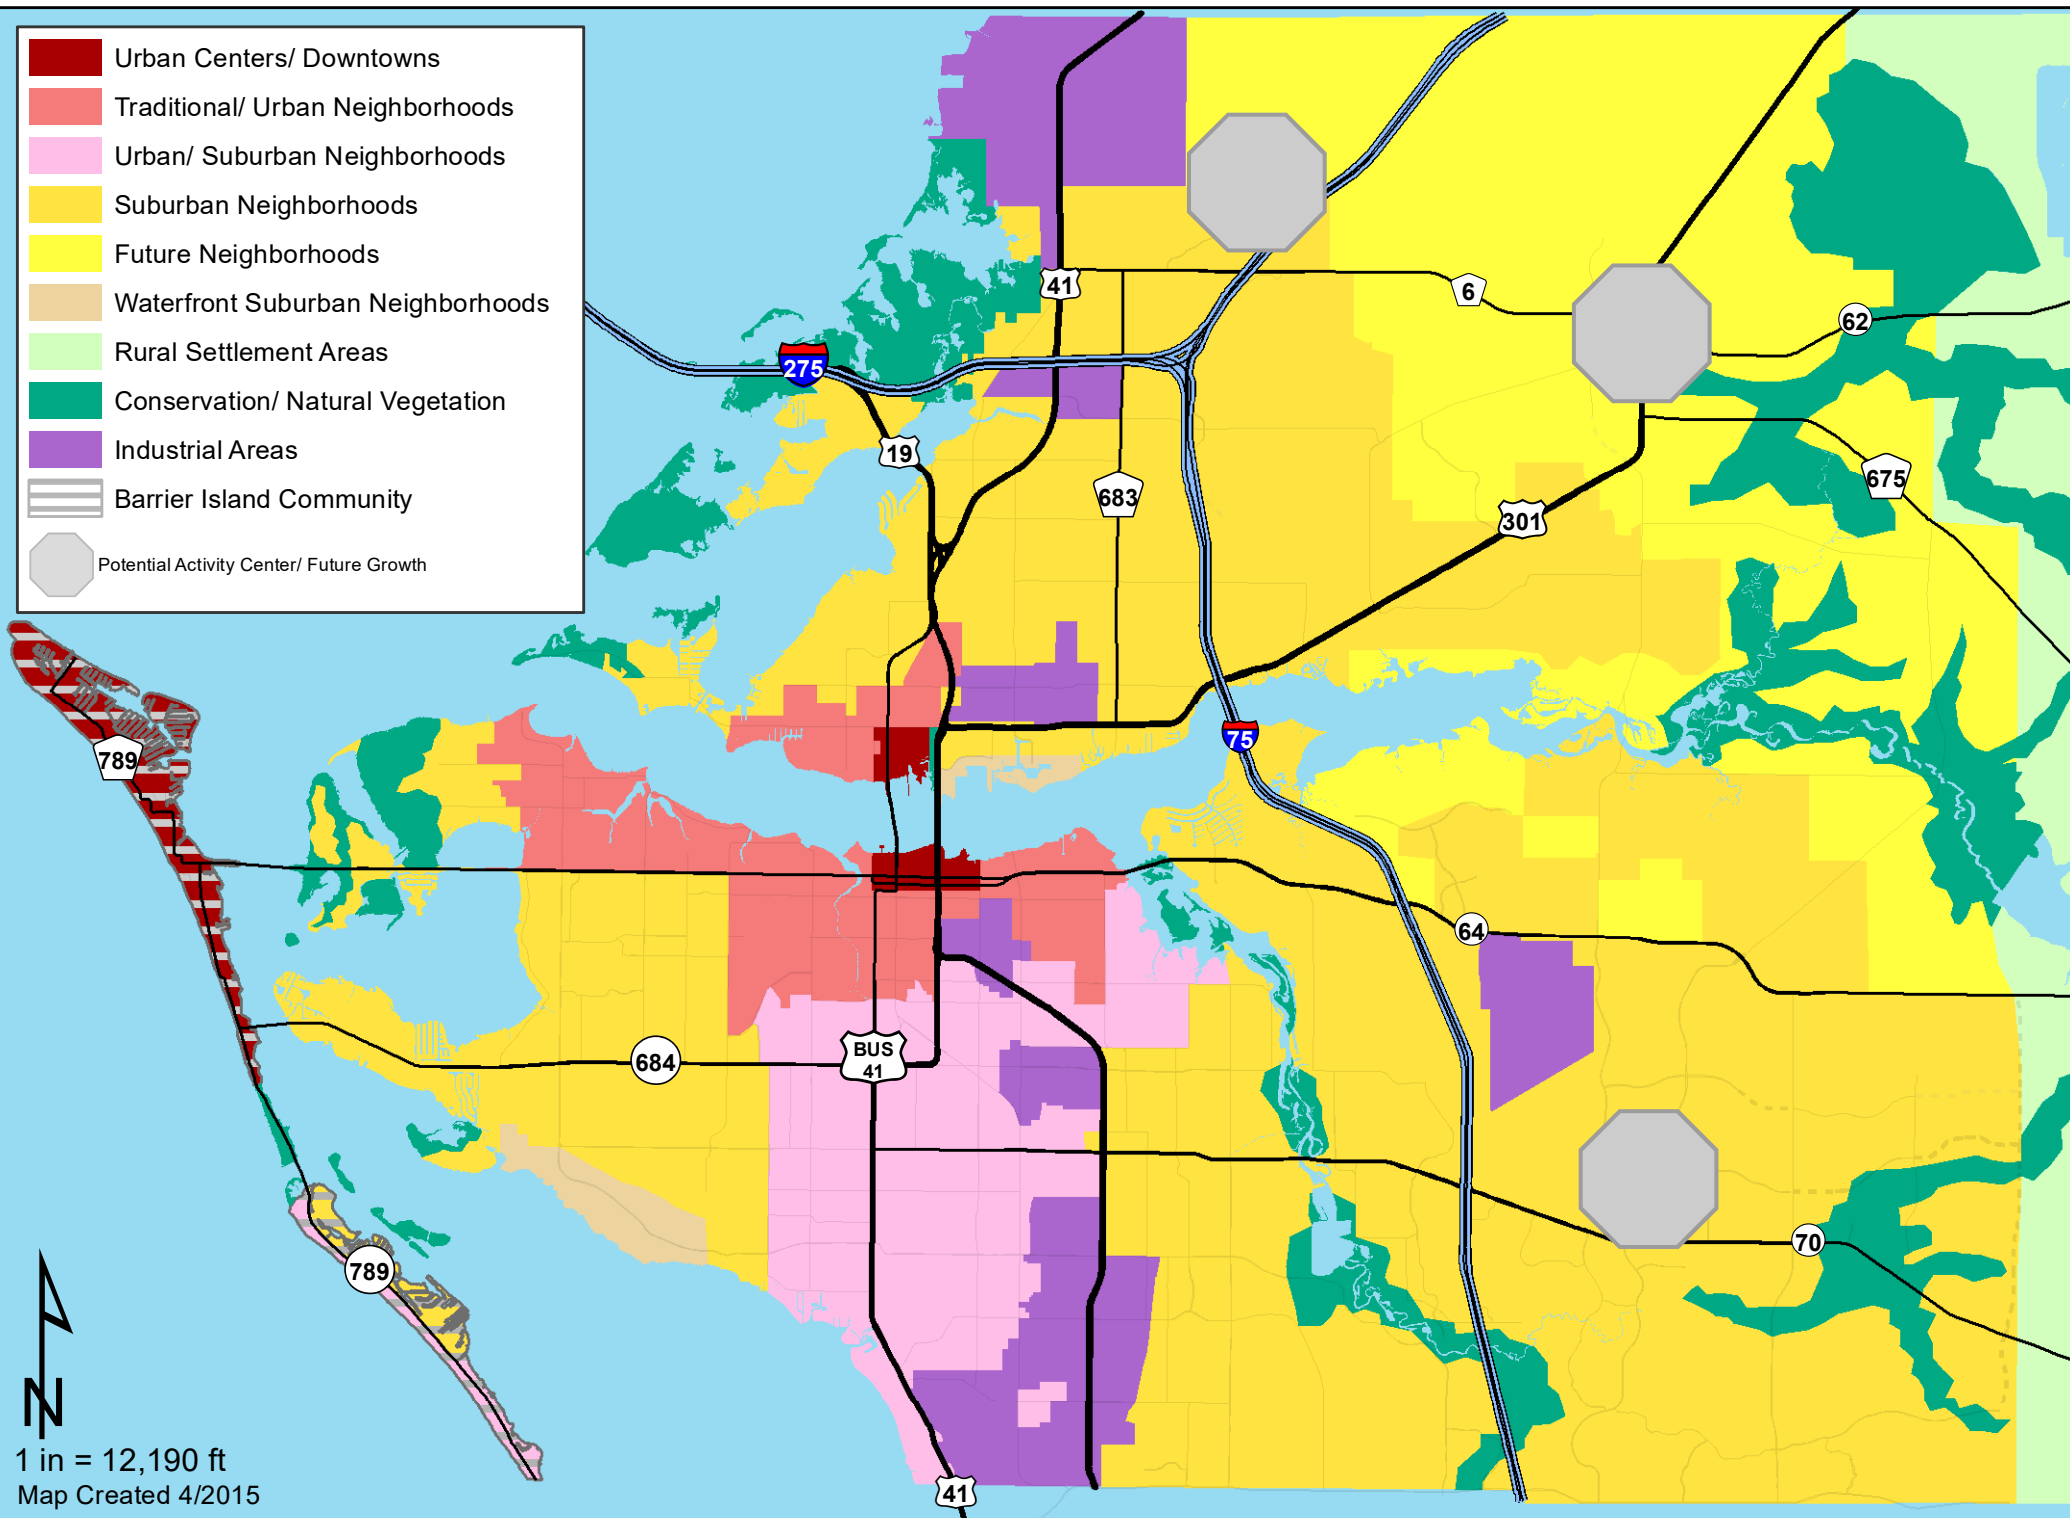

CHARACTER VISION

- Urban Centers/ Downtowns
- Traditional/ Urban Neighborhoods
- Urban/ Suburban Neighborhoods
- Suburban Neighborhoods
- Future Neighborhoods
- Waterfront Suburban Neighborhoods
- Rural Settlement Areas
- Conservation/ Natural Vegetation
- Industrial Areas
- Barrier Island Community
- Potential Activity Center/ Future Growth

1 in = 12,190 ft
Map Created 4/2015